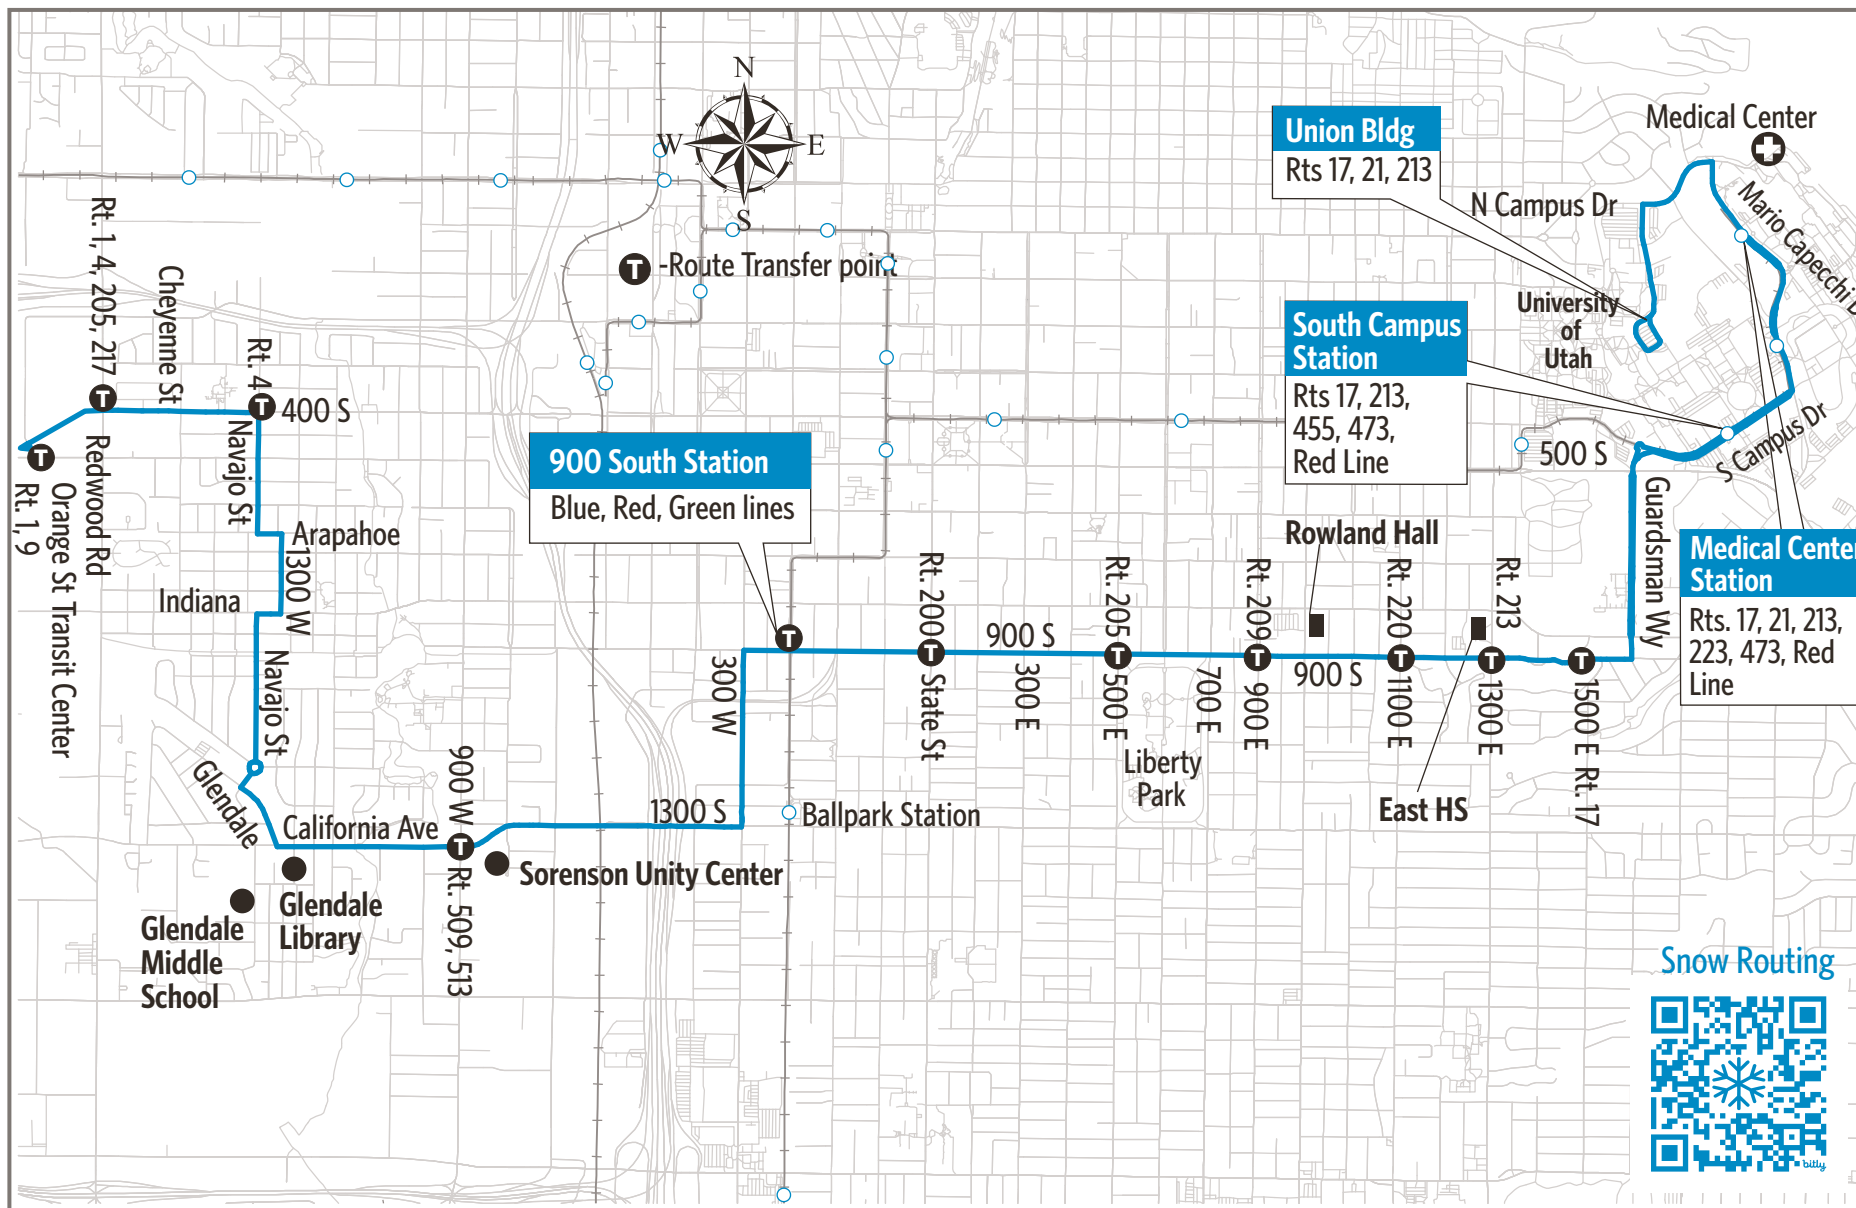

Route 9 900 South

PLAN AND PAY WITH transit*

Available in the App Store and Google Play.

SUNDAY To Poplar Grove

To U of U

For Information Call 801-RIDE-UTA (801-743-3882) outside Salt Lake County 888-RIDE-UTA (888-743-3882) www.rideuta.com

9

U Union Building	602 S & Guardsman Way	900 S & 1300 E	900 South Station	California Ave & 900 W	Navajo & Indiana	Orange Street
605a	614a	619a	631a	637a	642a	654a
635	644	649	701	707	712	724
705	715	720	732	739	744	756
735	745	750	802	809	814	826
805	815	820	832	839	844	856
835	845	850	902	909	914	926
905	915	920	932	939	944	956
935	945	950	1002	1009	1014	1026
1005	1016	1021	1033	1041	1046	1101
1035	1046	1051	1103	1111	1116	1131
1105	1116	1121	1133	1141	1146	1201p
1135	1146	1151	1203p	1211p	1216p	1231
1205p	1216p	1221p	1233	1241	1246	101
1235	1246	1251	103	111	116	131
105	116	121	133	141	146	201
135	146	151	203	211	216	231
205	217	224	238	246	251	301
235	247	254	308	316	321	331
305	317	324	338	346	351	401
335	347	354	408	416	421	431
405	417	424	438	446	451	501
435	447	454	508	516	521	531
505	517	524	538	546	551	601
535	547	554	608	616	621	631
605	617	624	638	646	651	701
635	647	654	708	716	721	731
705	717	724	738	746	751	801
735	747	754	808	816	821	831
805	814	819	808	816	821	831
835	844	849	901	907	912	922
905	914	919	931	937	942	952

HOW TO USE THIS SCHEDULE

Determine your timepoint based on when you want to leave or when you want to arrive. Read across for your destination and down for your time and direction of travel. A route map is provided to help you relate to the timepoints shown. Weekday, Saturday & Sunday schedules differ from one another.

900 South

University of Utah
University Medical Center Station
Yalecrest
9th and 9th
Liberty Park
900 South Station
Glendale
Poplar Grove